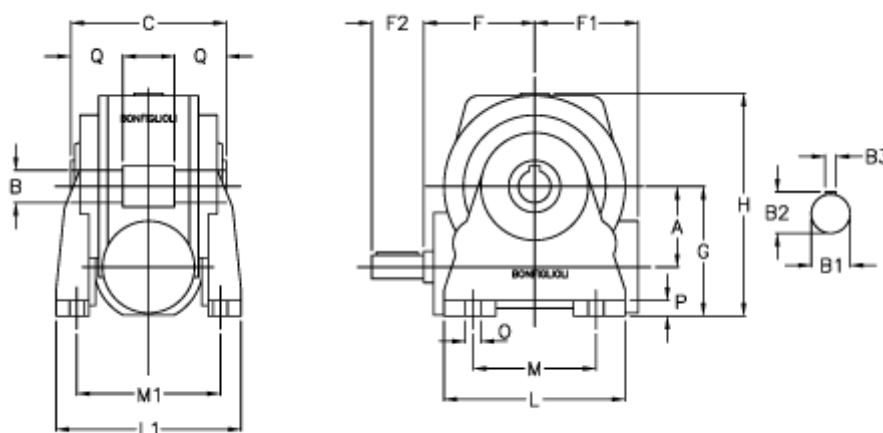

# Data Sheet

Article number: 3901049028100

Description: Worm gear with solid input shaft  
VF 49N-28-HS

## Measures

a	= 49.5	F1 = 63	O = 8.5
B	= 25	F2 = 40	P = 12
B1	= 16	g = 82	Q = 22.5
B2	= 18.0	H = 138.0	
B3	= 5	L = 110	
C	= 82	L1 = 124	
Description = VF 49N-xx-HS		m = 63	
F	= 65.0	M1 = 98.5	